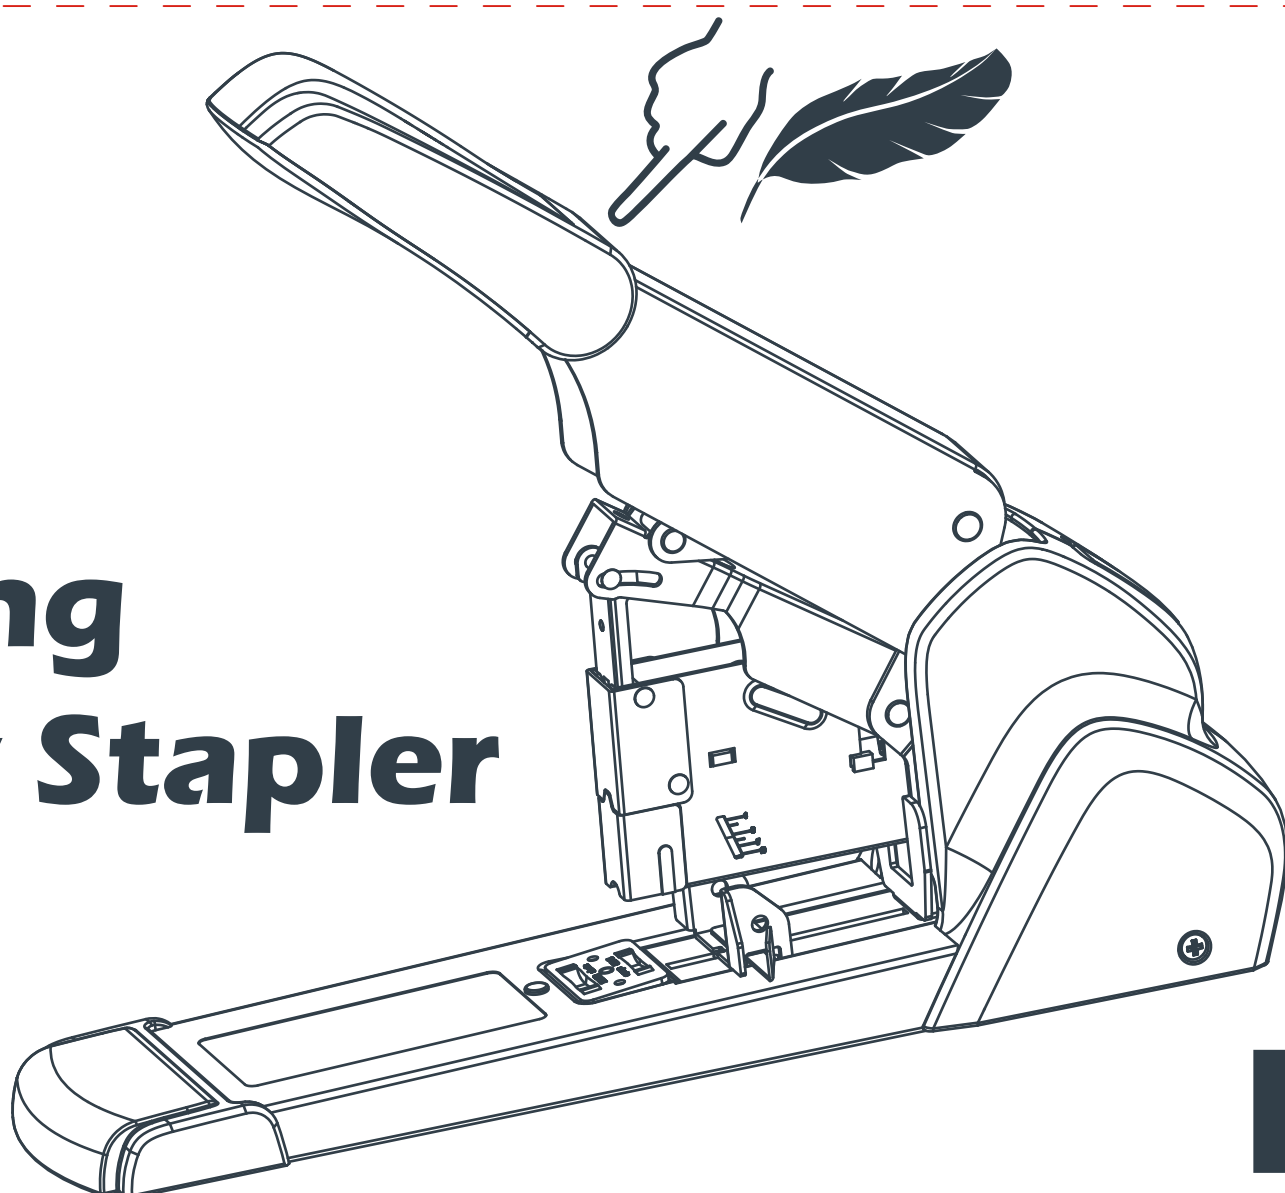

Power Saving Heavy Duty Stapler

50% POWER SAVING QUIET GENTLE POWERFUL