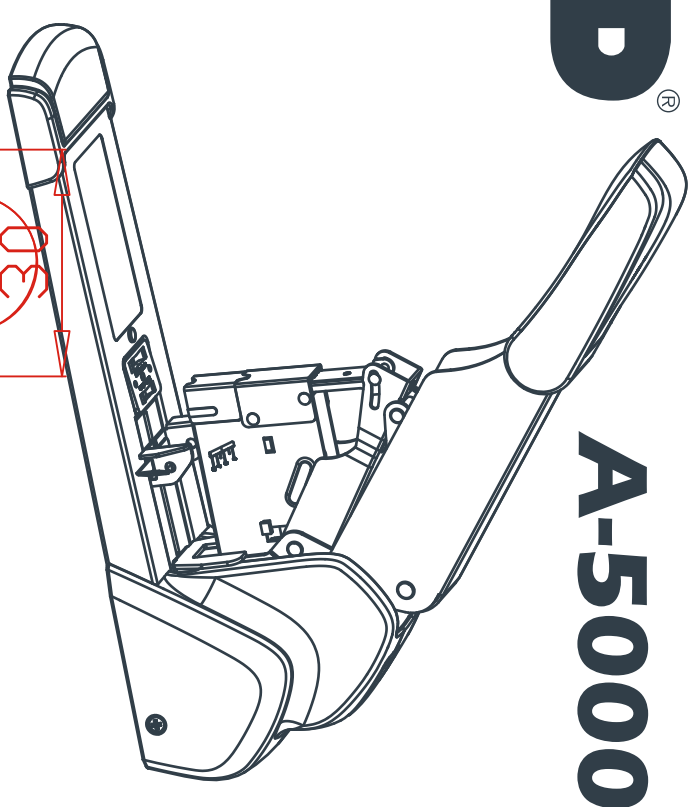

396.00

168.00

106.00

	23/10	23/10	10mm	50-80	40-70	60-100	80-120	100-140	120-155	130-170	140-190	180-240	160-210
	23/13	23/13	13mm	70-110	50-80	60-100	80-120	100-140	120-155	130-170	140-190	180-240	160-210
	23/15	23/15	15mm	90-130	50-80	60-100	80-120	100-140	120-155	130-170	140-190	180-240	160-210
	23/17	23/17	17mm	120-155	50-80	60-100	80-120	100-140	120-155	130-170	140-190	180-240	160-210
	23/20	23/20	20mm	140-190	50-80	60-100	80-120	100-140	120-155	130-170	140-190	180-240	160-210
	23/24	23/24	24mm	180-240	50-80	60-100	80-120	100-140	120-155	130-170	140-190	180-240	160-210

## A-5000

- ▶ Light touch stapling (full capacity of 210 sheets paper)
- ▶ less 50% stapling force and quiet operation
- ▶ durable structure (more than 50,000 stapling)
- ▶ user friendly design
- ▶ take 23/10-23/24 staples
- ▶ front loading system