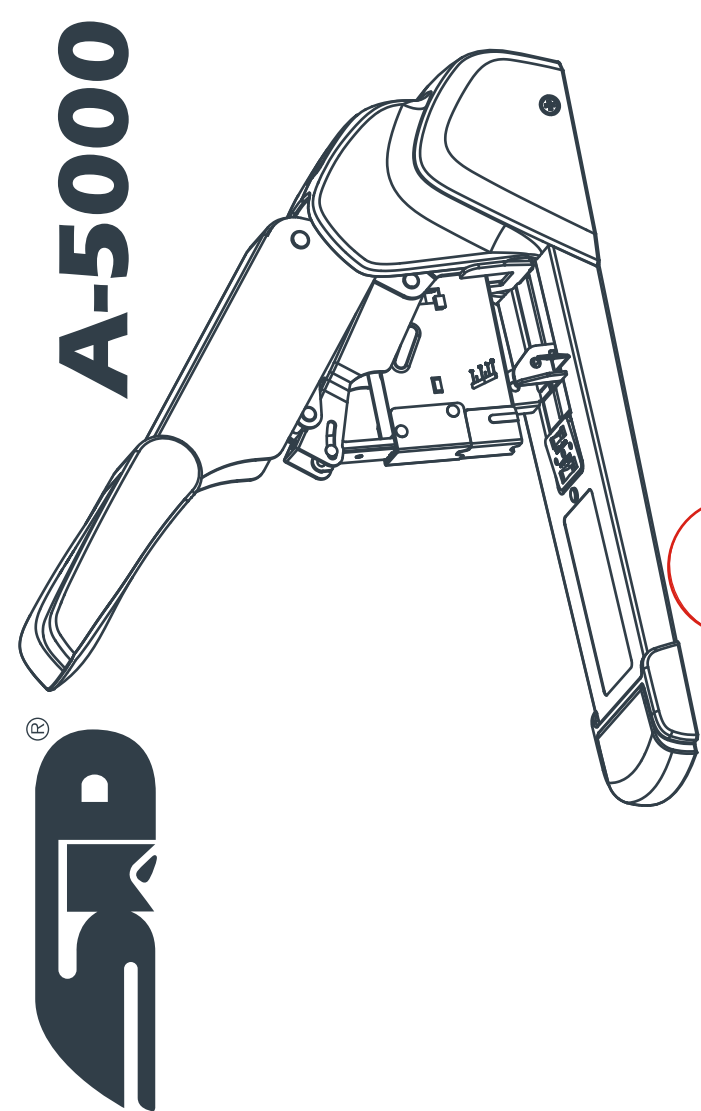

A-5000

Petent pending

A-5000 BLACK

4 895 114 125 000

STD Office Product Co.Ltd

Made in China