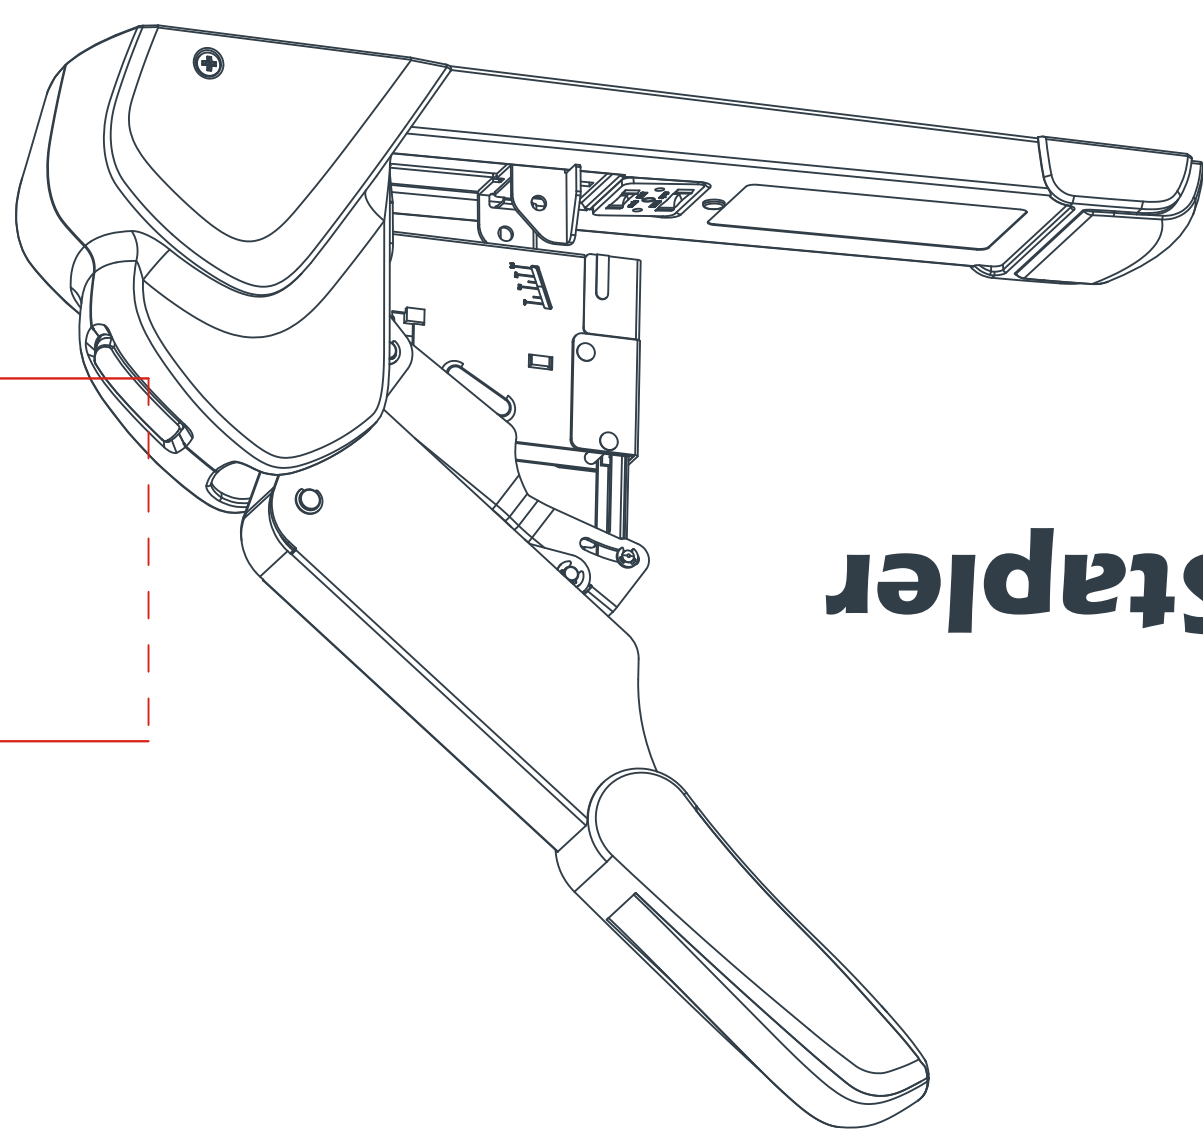

396.00

168.00

106.00

	23/10	23/10	10mm	50-80	40-70	60-100	80-120	100-140	120-155	130-170	140-190	180-240	160-210
	23/13	23/13	13mm	70-110	50-80	60-100	80-120	100-140	120-155	130-170	140-190	180-240	160-210
	23/15	23/15	15mm	90-130	50-80	60-100	80-120	100-140	120-155	130-170	140-190	180-240	160-210
	23/17	23/17	17mm	120-155	50-80	60-100	80-120	100-140	120-155	130-170	140-190	180-240	160-210
	23/20	23/20	20mm	140-190	50-80	60-100	80-120	100-140	120-155	130-170	140-190	180-240	160-210
	23/24	23/24	24mm	180-240	50-80	60-100	80-120	100-140	120-155	130-170	140-190	180-240	160-210

## A-5000

- ▶ Light touch stapling (full capacity of 210 sheets paper)
- ▶ less 50% stapling force and quiet operation
- ▶ durable structure (more than 50,000 stapling)
- ▶ user friendly design
- ▶ take 23/10-23/24 staples
- ▶ front loading system